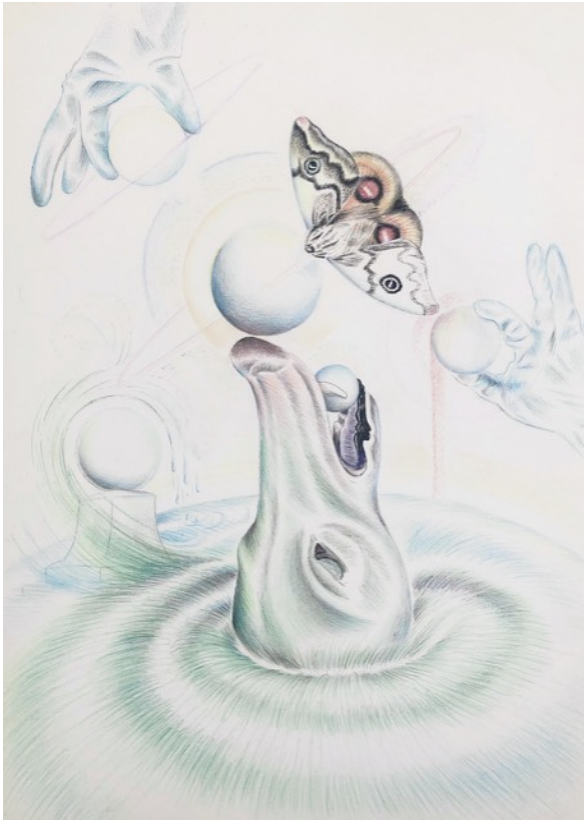

29" x 23" (unframed)

31 3/8" X 25 3/8" X 1 5/8"(framed)

Theresa Daddezzio

Cherry Bullet, 2019

Oil on Linen

36" x 24"

Sarah Grass

On hind legs, the 6.5 ft long dachshund cannot be buried alive according to human dimensions / 6 inch resurrection, 2020

Ink & Colored Pencil on Paper
11" x 14"

Sarah Grass

Windward / Leeward, 2020
Ink & Colored Pencil on
Paper 8" x 10"

Nancy Y. Kim

V's Tell-Tale, 2020

Acrylic Paint Skin, Acrylic Paint, Thread, Pigment

11.75" x 11"