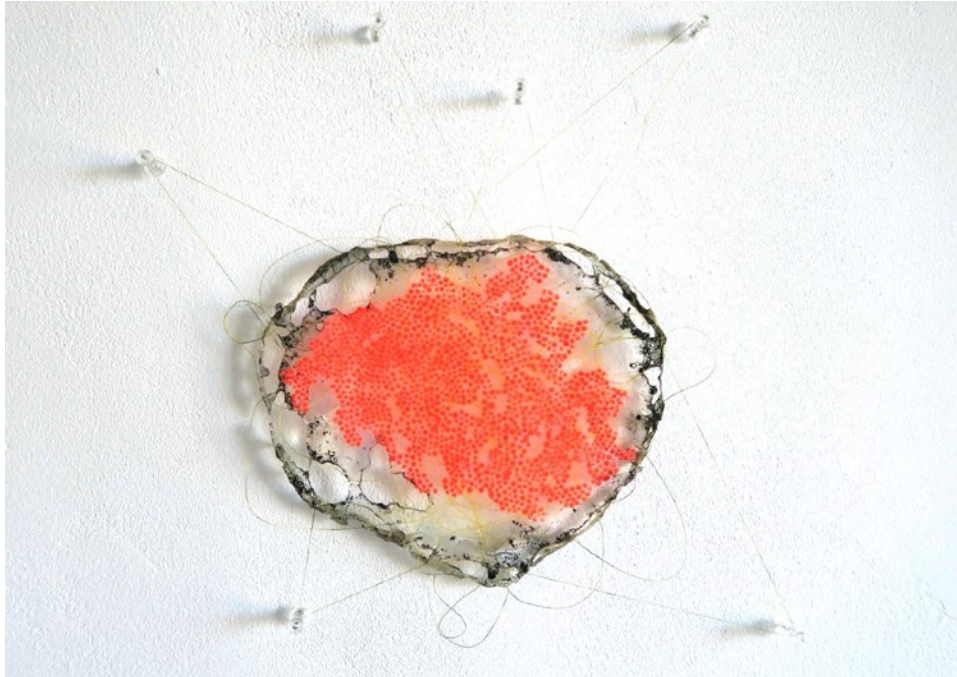

29" x 23" (unframed)

31 3/8" X 25 3/8" X 1 5/8"(framed)

Theresa Daddezzio

Cherry Bullet, 2019

Oil on Linen

36" x 24"

Sarah Grass

On hind legs, the 6.5 ft long dachshund cannot be buried alive according to human dimensions / 6 inch resurrection, 2020

Ink & Colored Pencil on Paper
11" x 14"

Sarah Grass

Windward / Leeward, 2020
Ink & Colored Pencil on
Paper 8" x 10"

Nancy Y. Kim

V's Tell-Tale, 2020

Acrylic Paint Skin, Acrylic Paint, Thread, Pigment

11.75" x 11"