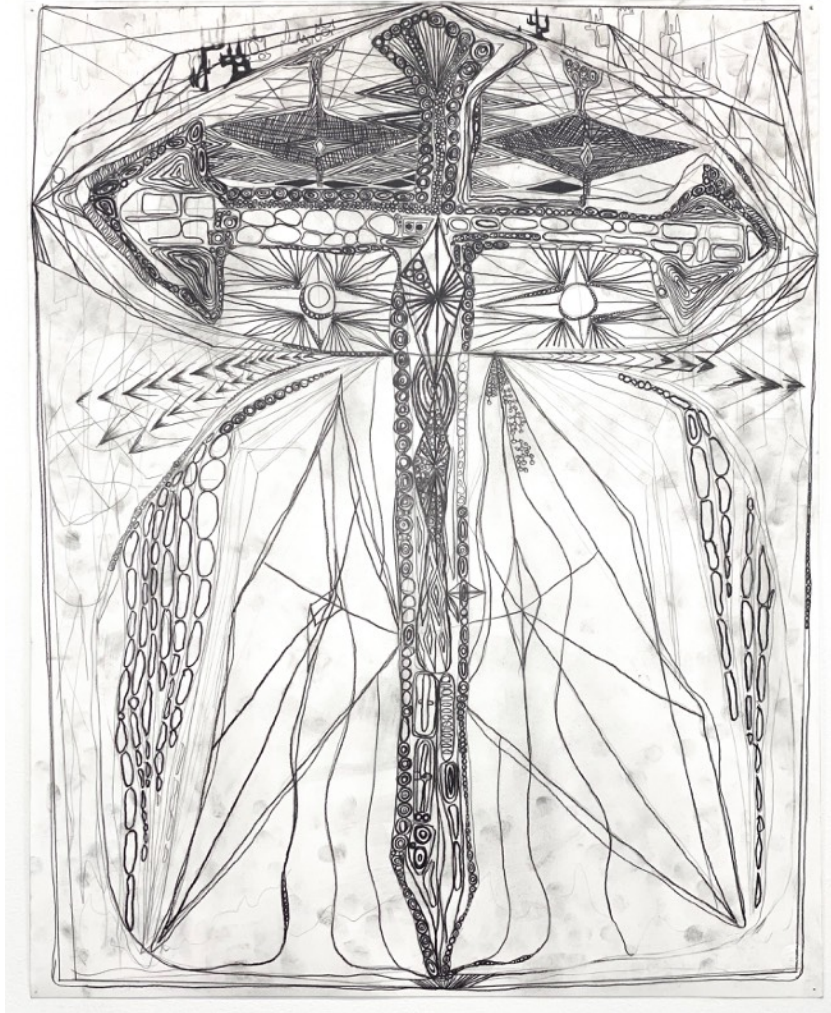

Lauriston Avery

Robot Folk Magic, 2020

LAD 214 Graphite on Paper

29" x 23" (unframed)

31 3/8" X 25 3/8" X 1 5/8"(framed)