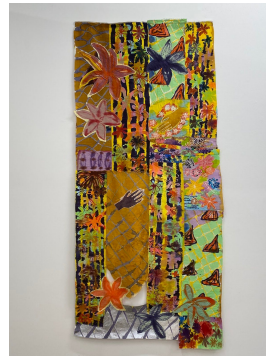

From left of entrance, clockwise:

Pareesa Pourian
Venus Hotline
2020
Oil on panel
8 x 10 in.

Padma Rajendran
*From flowers to fructus
(reward)*
2019
Dye on silk with vinyl and
stitching
35 x 82 x .25 in.

Pareesa Pourian
Necklace Candy
2020
Oil on panel
8 x 10 in.

Angelina Gualdoni
Ghost Pipe
2020
Acrylic, oil, oil stick,
laponite, calcium
carbonate on canvas
9 x 16 in.
Courtesy of the artist and
Asya Geisberg Gallery