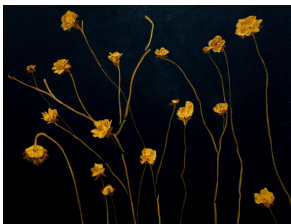

Pareesa Pourian
Necklace Candy
2020
Oil on panel
8 x 10 in.

Angelina Gualdoni
Ghost Pipe
2020
Acrylic, oil, oil stick,
laponite, calcium
carbonate on canvas
9 x 16 in.
Courtesy of the artist and
Asya Geisberg Gallery

Pareesa Pourian
Creepers
2020
Oil on panel
8 x 10 in.

Angelina Gualdoni
Ginseng Carrier
2020
Acrylic, oil, oil stick,
laponite, calcium
carbonate on canvas
9 x 16 in.
Courtesy of the artist and
Asya Geisberg Gallery

Alexandria Tarver
New painting - nights, 13
2020
Oil on panel
12 x 9 in.
Courtesy of the artist and
Deli Gallery, New York

Alexandria Tarver
New painting - nights, 8
2020
Oil on panel
14 x 11 in.
Courtesy of the artist and
Deli Gallery, New York

Alexandria Tarver
New painting - nights, 14
2020
Oil on panel
12 x 9 in.
Courtesy of the artist and
Deli Gallery, New York

Angelina Gualdoni
So that the Matter May Circulate
2020
Acrylic, oil, oil stick,
laponite, calcium
carbonate on canvas
24 x 28 in.
Courtesy of the artist and
Asya Geisberg Gallery