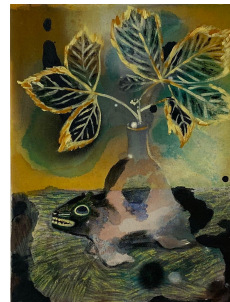

From left of entrance, clockwise:

Pareesa Pourian
Venus Hotline
2020
Oil on panel
8 x 10 in.

Padma Rajendran
*From flowers to fructus
(reward)*
2019
Dye on silk with vinyl and
stitching
35 x 82 x .25 in.

Pareesa Pourian
Necklace Candy
2020
Oil on panel
8 x 10 in.

Angelina Gualdoni
Ghost Pipe
2020
Acrylic, oil, oil stick,
laponite, calcium
carbonate on canvas
9 x 16 in.
Courtesy of the artist and
Asya Geisberg Gallery

Pareesa Pourian
Creepers
2020
Oil on panel
8 x 10 in.

Angelina Gualdoni
Ginseng Carrier
2020
Acrylic, oil, oil stick,
laponite, calcium
carbonate on canvas
9 x 16 in.
Courtesy of the artist and
Asya Geisberg Gallery