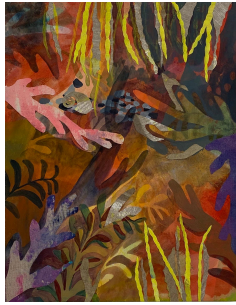

From left of entrance, clockwise:

Pareesa Pourian
Venus Hotline
2020
Oil on panel
8 x 10 in.

Padma Rajendran
*From flowers to fructus
(reward)*
2019
Dye on silk with vinyl and
stitching
35 x 82 x .25 in.

Alexandria Tarver
New painting - nights, 14
2020
Oil on panel
12 x 9 in.
Courtesy of the artist and
Deli Gallery, New York

Angelina Gualdoni
So that the Matter May Circulate
2020
Acrylic, oil, oil stick,
laponite, calcium
carbonate on canvas
24 x 28 in.
Courtesy of the artist and
Asya Geisberg Gallery

Alexandria Tarver
New painting - nights, 9
2020
Oil on panel
14 x 11 in.
Courtesy of the artist and
Deli Gallery, New York

Lauren Portada
Tide Pool with Urchin
2020
Colored pencil, graphite,
and gouache on paper
14 x 16 in. framed