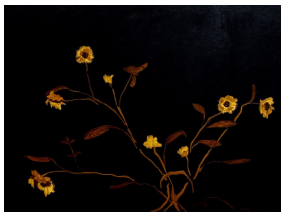

Alexandria Tarver
New painting - nights, 14
2020
Oil on panel
12 x 9 in.
Courtesy of the artist and
Deli Gallery, New York