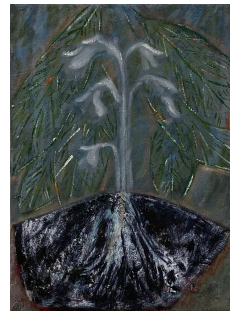

From left of entrance, clockwise:

Pareesa Pourian
Venus Hotline
2020
Oil on panel
8 x 10 in.

Padma Rajendran
*From flowers to fructus
(reward)*
2019
Dye on silk with vinyl and
stitching
35 x 82 x .25 in.

Pareesa Pourian
Necklace Candy
2020
Oil on panel
8 x 10 in.

Angelina Gualdoni
Ghost Pipe
2020
Acrylic, oil, oil stick,
laponite, calcium
carbonate on canvas
9 x 16 in.
Courtesy of the artist and
Asya Geisberg Gallery