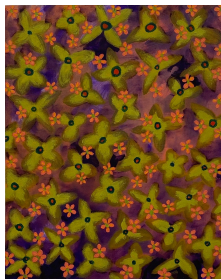

From left of entrance, clockwise:

Pareesa Pourian
Venus Hotline
2020
Oil on panel
8 x 10 in.

Padma Rajendran
*From flowers to fructus
(reward)*
2019
Dye on silk with vinyl and
stitching
35 x 82 x .25 in.

Pareesa Pourian
Necklace Candy
2020
Oil on panel
8 x 10 in.

Angelina Gualdoni
Ghost Pipe
2020
Acrylic, oil, oil stick,
laponite, calcium
carbonate on canvas
9 x 16 in.
Courtesy of the artist and
Asya Geisberg Gallery