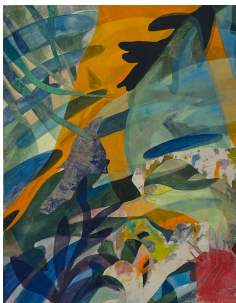

From left of entrance, clockwise:

Pareesa Pourian
Venus Hotline
2020
Oil on panel
8 x 10 in.

Padma Rajendran
*From flowers to fructus
(reward)*
2019
Dye on silk with vinyl and
stitching
35 x 82 x .25 in.

Alexandria Tarver
New painting - nights, 14
2020
Oil on panel
12 x 9 in.
Courtesy of the artist and
Deli Gallery, New York

Angelina Gualdoni
So that the Matter May Circulate
2020
Acrylic, oil, oil stick,
laponite, calcium
carbonate on canvas
24 x 28 in.
Courtesy of the artist and
Asya Geisberg Gallery

Alexandria Tarver
New painting - nights, 9
2020
Oil on panel
14 x 11 in.
Courtesy of the artist and
Deli Gallery, New York

Lauren Portada
Tide Pool with Urchin
2020
Colored pencil, graphite,
and gouache on paper
14 x 16 in. framed

Lauren Portada
Tide Pool (12 noon)
2020
Acrylic and painted
collaged textiles on linen
17 x 22 in.

Lauren Portada
Tide Pool with Algae
2020
Acrylic and painted
collaged textiles on linen
17 x 22 in.

Lauren Portada
Tide Pool with Red Urchin
2020
Acrylic paint with collaged
painted linen and canvas
16 x 20 in.